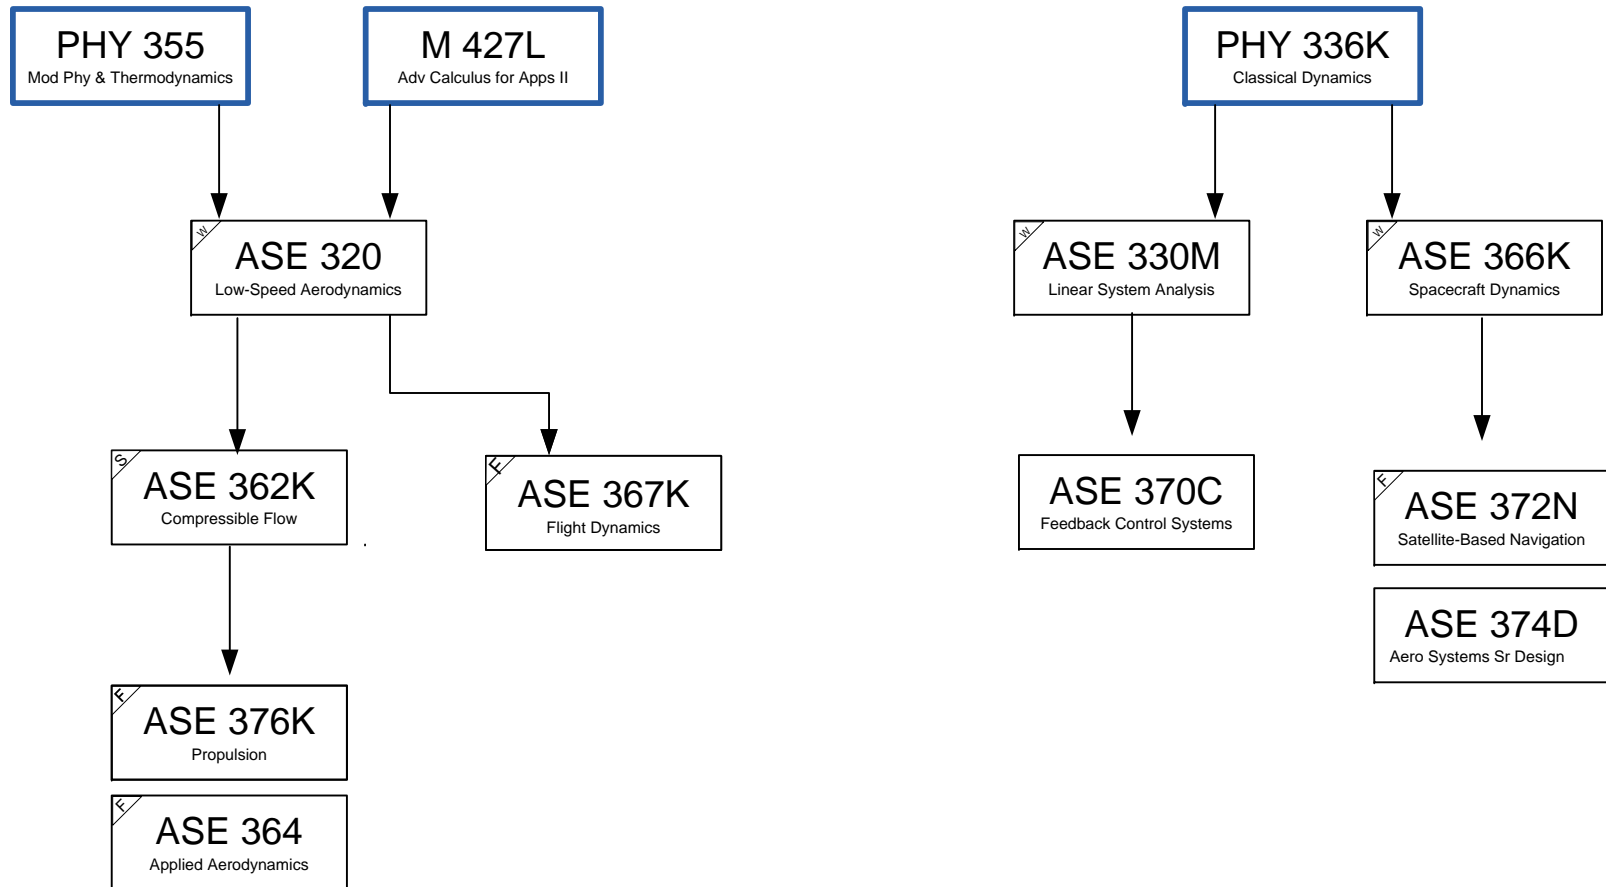

AEROSPACE ENGINEERING COURSES FOR PHY: SPACE SCIENCE TRACK STUDENTS

PREREQUISITE FLOW CHART

****ALL PREREQUISITES MUST BE COMPLETED WITH GRADES OF AT LEAST C MINUS****

F = Fall Only, S = Spring Only

W = Request Prerequisite Waiver by Email: ase.advising@utexas.edu (Include EID and your intended course)